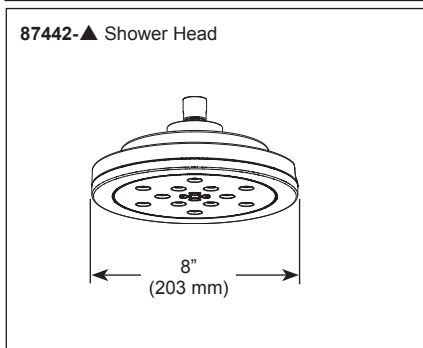

FEATURES:

- TempAssure® thermostatic valve cartridge
- Multi-function shower head featuring H₂Okinetic® Technology

STANDARD SPECIFICATIONS:

- Multi-function shower head - max flow rate 1.75 gpm @ 80 psi, 6.6 L/min @ 550 kPa
- Maximum system flow rate 9.4 gpm @ 60 psi with R60000-UNBXHF
- Thermostatic wax element maintains the outlet temperature to ±3.6 °F
- Must also order MultiChoice® Universal rough valve body (R60000 Series)
- Back-to-back installation capability
- Bottom (2) handles control on/off and temperature
- Graphics indicate hot/cold temperature adjustment
- Shower head 4 spray settings - Invigorating H₂Okinetic® Spray, Full-body H₂Okinetic® Spray, Massage Spray & Pause. Pause is a non-positive shutoff.
- Field adjustable to limit handle rotation into hot water zone
- All parts replaceable from the front of the valve
- Adjusts for up to 1" wall thickness. Optional extension kit (RP74785) extends rough installation up to 1 3/4"

WARRANTY

- Parts and Finish - Lifetime limited warranty; or for commercial purchasers, 10 years for multi-family residential (apartments and condominiums) and 5 years for all other commercial uses, in each case from the date the product is received by the original purchaser or their authorized representative (installation contractor, etc.).
- Please go to www.brizo.com for the complete details of our limited warranty.

▲ Designate proper finish suffix

COMPLIES WITH:

- ASME A112.18.1 / CSA B125.1
- ASSE 1016 / ASME A112.1016 / CSA B125.16
- EPA WaterSense® - Applies to T60242-▲ & 87442-▲ only
- ♿ ICC/ANSI A117.1 - Valve control only

Brizo Kitchen & Bath Company reserves the right (1) to make changes in specifications and materials, and (2) to change or discontinue models, both without notice or obligation. Dimensions are for reference only. See current full-line price book or www.brizo.com for finish options and product availability.

BSP-B-T60042 Rev. B

Brizo Kitchen & Bath Faucet Company

55 E. 111th Street, Carmel, IN 46280
350 South Edgeware Road, St. Thomas, ON N5P 4L1
© 2025 Brizo Kitchen & Bath Faucet Company