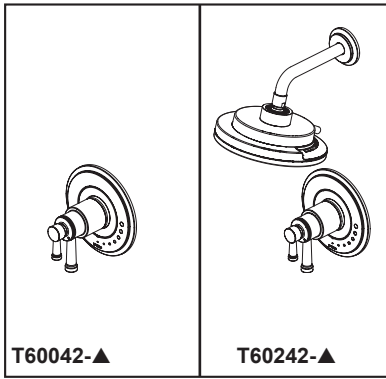

FEATURES:

- TempAssure® thermostatic valve cartridge
- Multi-function shower head featuring H₂Okinetic® Technology

STANDARD SPECIFICATIONS:

- Multi-function shower head - max flow rate 1.75 gpm @ 80 psi, 6.6 L/min @ 550 kPa
- Maximum system flow rate 9.4 gpm @ 60 psi with R60000-UNBXHF
- Thermostatic wax element maintains the outlet temperature to ±3.6 °F
- Must also order MultiChoice® Universal rough valve body (R60000 Series)
- Back-to-back installation capability
- Bottom (2) handles control on/off and temperature
- Graphics indicate hot/cold temperature adjustment
- Shower head 4 spray settings - Invigorating H₂Okinetic® Spray, Full-body H₂Okinetic® Spray, Massage Spray & Pause. Pause is a non-positive shutoff.
- Field adjustable to limit handle rotation into hot water zone
- All parts replaceable from the front of the valve
- Adjusts for up to 1" wall thickness. Optional extension kit (RP74785) extends rough installation up to 1 3/4"

WARRANTY

- Parts and Finish - Lifetime limited warranty; or for commercial purchasers, 10 years for multi-family residential (apartments and condominiums) and 5 years for all other commercial uses, in each case from the date the product is received by the original purchaser or their authorized representative (installation contractor, etc.).
- Please go to www.brizo.com for the complete details of our limited warranty.

▲ Designate proper finish suffix

COMPLIES WITH:

- ASME A112.18.1 / CSA B125.1
- ASSE 1016 / ASME A112.1016 / CSA B125.16
- EPA WaterSense® - Applies to T60242-▲ & 87442-▲ only
- ♿ ICC/ANSI A117.1 - Valve control only

Brizo Kitchen & Bath Company reserves the right (1) to make changes in specifications and materials, and (2) to change or discontinue models, both without notice or obligation. Dimensions are for reference only. See current full-line price book or www.brizo.com for finish options and product availability.

BSP-B-T60042 Rev. B

Brizo Kitchen & Bath Faucet Company

55 E. 111th Street, Carmel, IN 46280
350 South Edgeware Road, St. Thomas, ON N5P 4L1
© 2025 Brizo Kitchen & Bath Faucet Company