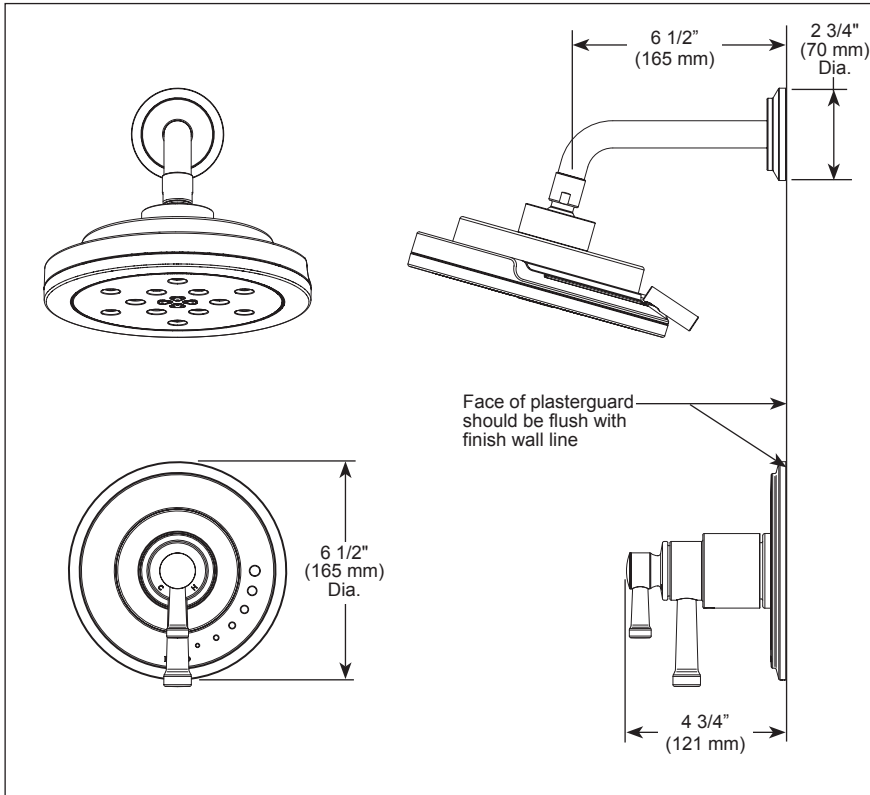

FEATURES:

- TempAssure® thermostatic valve cartridge
- Multi-function shower head featuring H₂Okinetic® Technology

STANDARD SPECIFICATIONS:

- Multi-function shower head - max flow rate 1.75 gpm @ 80 psi, 6.6 L/min @ 550 kPa
- Maximum system flow rate 9.4 gpm @ 60 psi with R60000-UNBXHF
- Thermostatic wax element maintains the outlet temperature to ±3.6 °F
- Must also order MultiChoice® Universal rough valve body (R60000 Series)
- Back-to-back installation capability
- Bottom (2) handles control on/off and temperature
- Graphics indicate hot/cold temperature adjustment
- Shower head 4 spray settings - Invigorating H₂Okinetic® Spray, Full-body H₂Okinetic® Spray, Massage Spray & Pause. Pause is a non-positive shutoff.
- Field adjustable to limit handle rotation into hot water zone
- All parts replaceable from the front of the valve
- Adjusts for up to 1" wall thickness. Optional extension kit (RP74785) extends rough installation up to 1 3/4"

WARRANTY

- Parts and Finish - Lifetime limited warranty; or for commercial purchasers, 10 years for multi-family residential (apartments and condominiums) and 5 years for all other commercial uses, in each case from the date the product is received by the original purchaser or their authorized representative (installation contractor, etc.).
- Please go to www.brizo.com for the complete details of our limited warranty.

▲ Designate proper finish suffix

COMPLIES WITH:

- ASME A112.18.1 / CSA B125.1
- ASSE 1016 / ASME A112.1016 / CSA B125.16
- EPA WaterSense® - Applies to T60242-▲ & 87442-▲ only
- ♿ ICC/ANSI A117.1 - Valve control only

Brizo Kitchen & Bath Company reserves the right (1) to make changes in specifications and materials, and (2) to change or discontinue models, both without notice or obligation. Dimensions are for reference only. See current full-line price book or www.brizo.com for finish options and product availability.

BSP-B-T60042 Rev. B

Brizo Kitchen & Bath Faucet Company

55 E. 111th Street, Carmel, IN 46280
350 South Edgeware Road, St. Thomas, ON N5P 4L1
© 2025 Brizo Kitchen & Bath Faucet Company